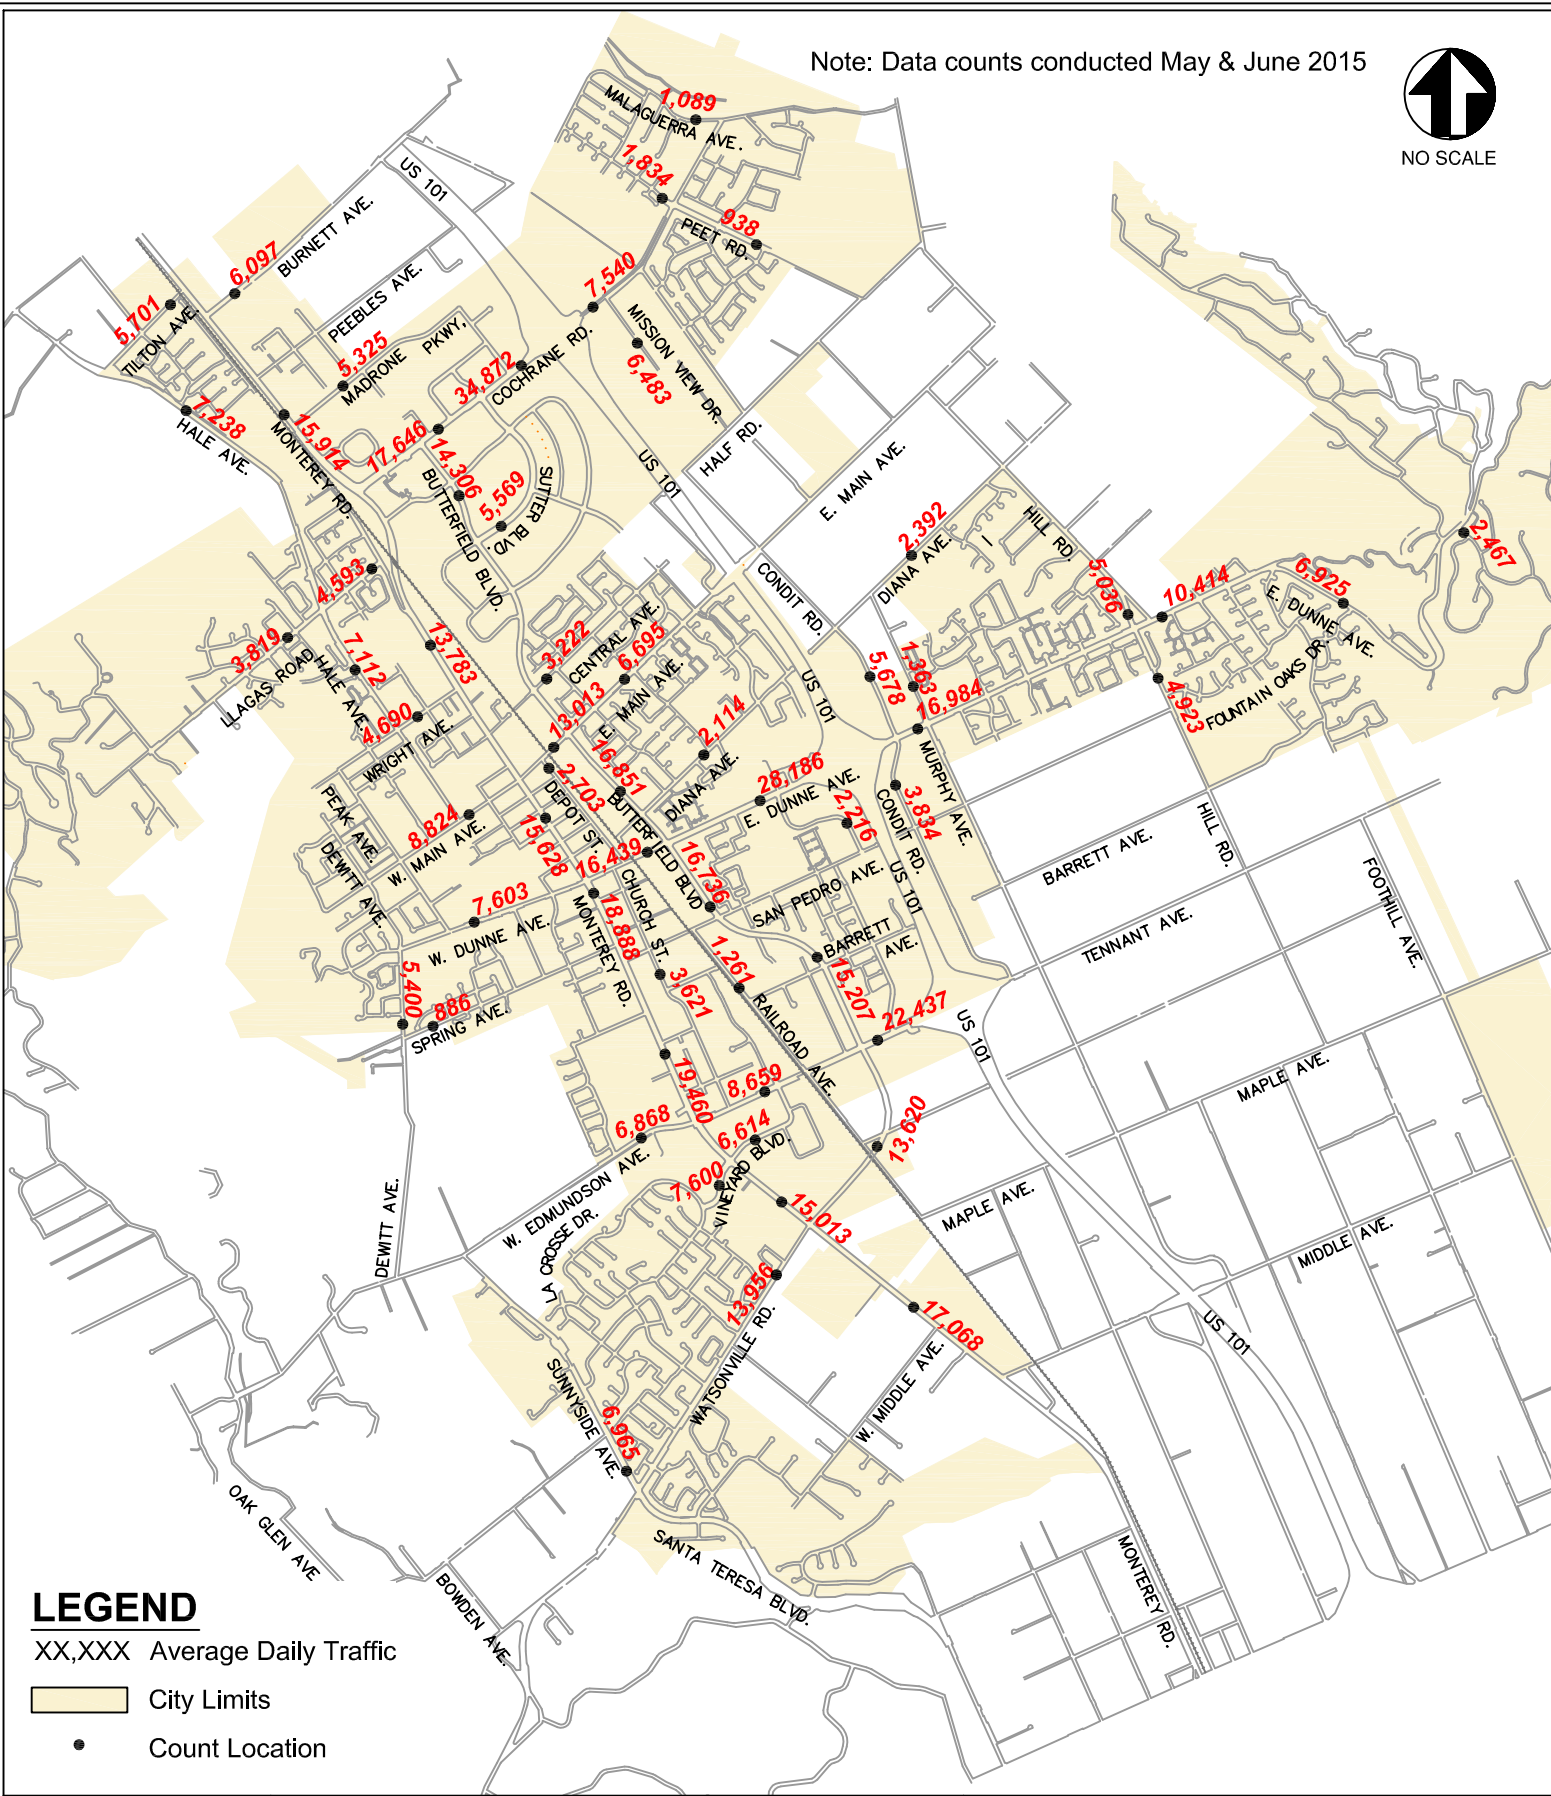

Note: Data counts conducted May & June 2015

**LEGEND**

XX,XXX Average Daily Traffic

City Limits

Count Location

**City of Morgan Hill**

Public Works Department  
17575 Peak Avenue  
Morgan Hill, CA 95037

**EXHIBIT 1**  
**Average Daily Traffic Volumes**