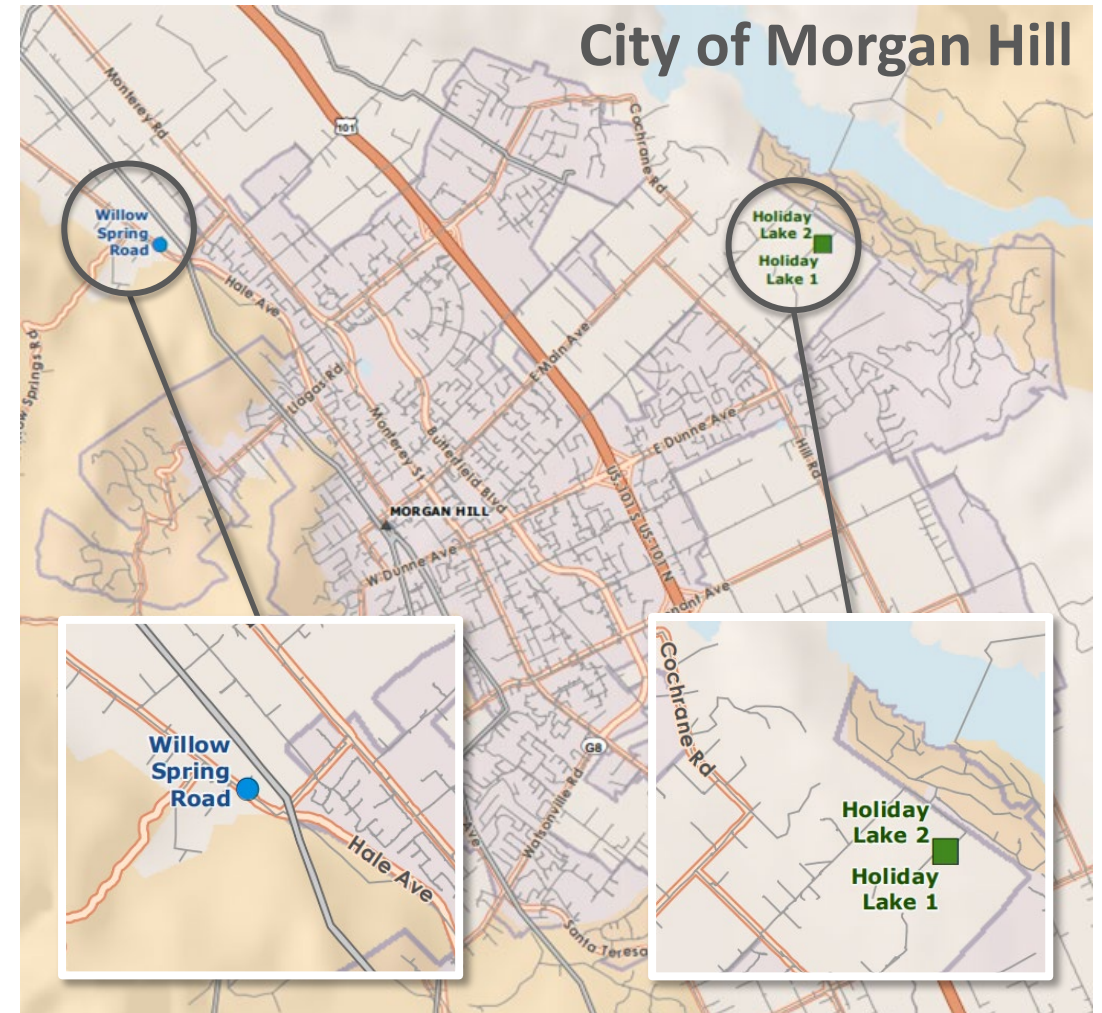

## MAP LEGEND:

- High Fire Threat District Tier 3 - Extreme
- High Fire Threat District Tier 2 - Elevated
- Sectionalizing devices completed in 2019
- Sectionalizing devices completed in 2020

Locations are approximate and may overlap.

### MAP LEGEND:

PG&E Weather Stations

PG&E HD Cameras

Locations are approximate and may overlap.