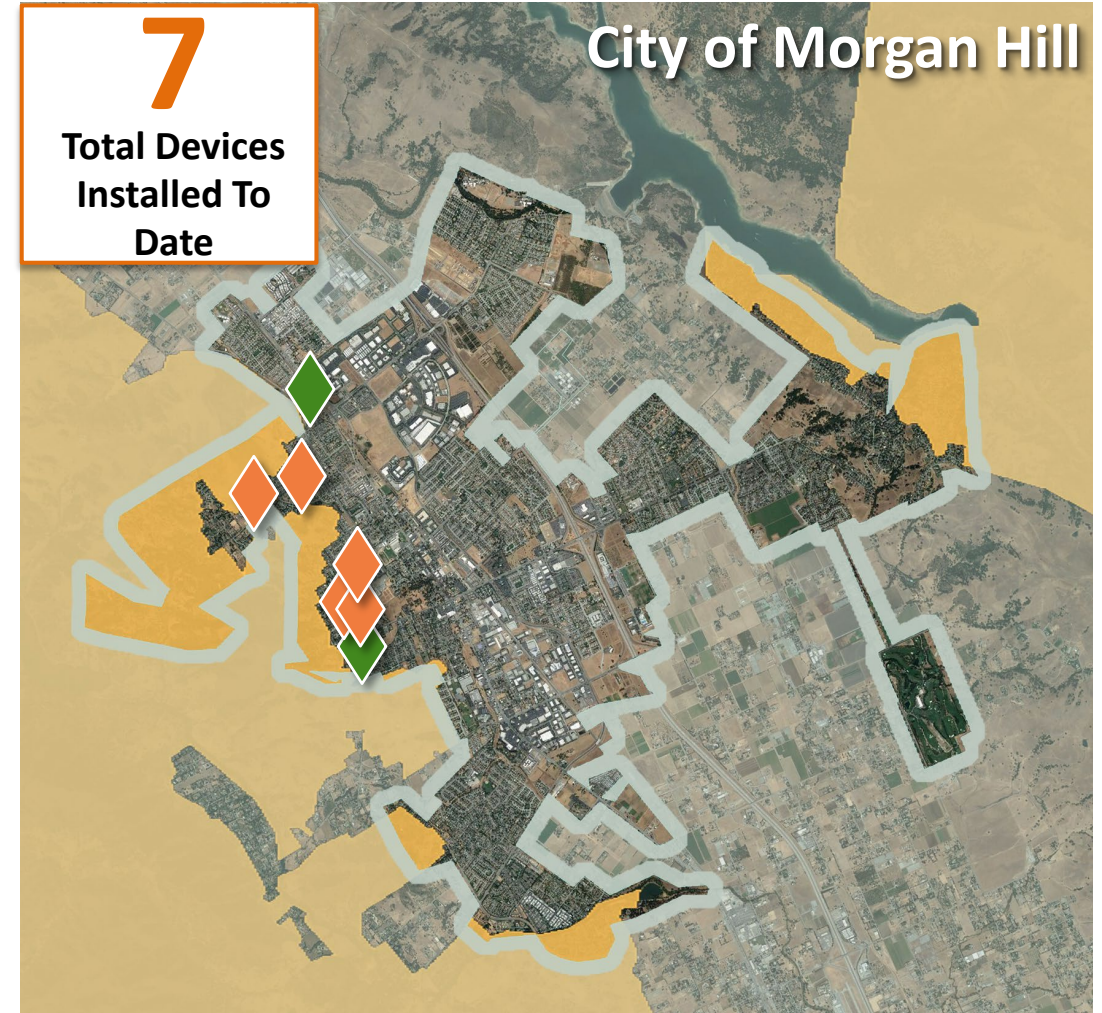

# Community Wildfire Safety Program

SECTIONALIZING DEVICES, WEATHER STATIONS AND HIGH-DEFINITION CAMERAS IN THE CITY OF MORGAN HILL

August 2021

# Sectionalizing Devices in the City of Morgan Hill

We're installing sectionalizing devices to limit the number of customers impacted during a Public Safety Power Shutoff (PSPS).

✔ 2019 COMPLETE 2 Devices

✔ 2020 COMPLETE 5 Devices

There are no sectionalizing devices planned in Morgan Hill in 2021.

## MAP LEGEND:

- High Fire Threat District Tier 3 - Extreme
- High Fire Threat District Tier 2 - Elevated
- Sectionalizing devices completed in 2019
- Sectionalizing devices completed in 2020

Locations are approximate and may overlap.