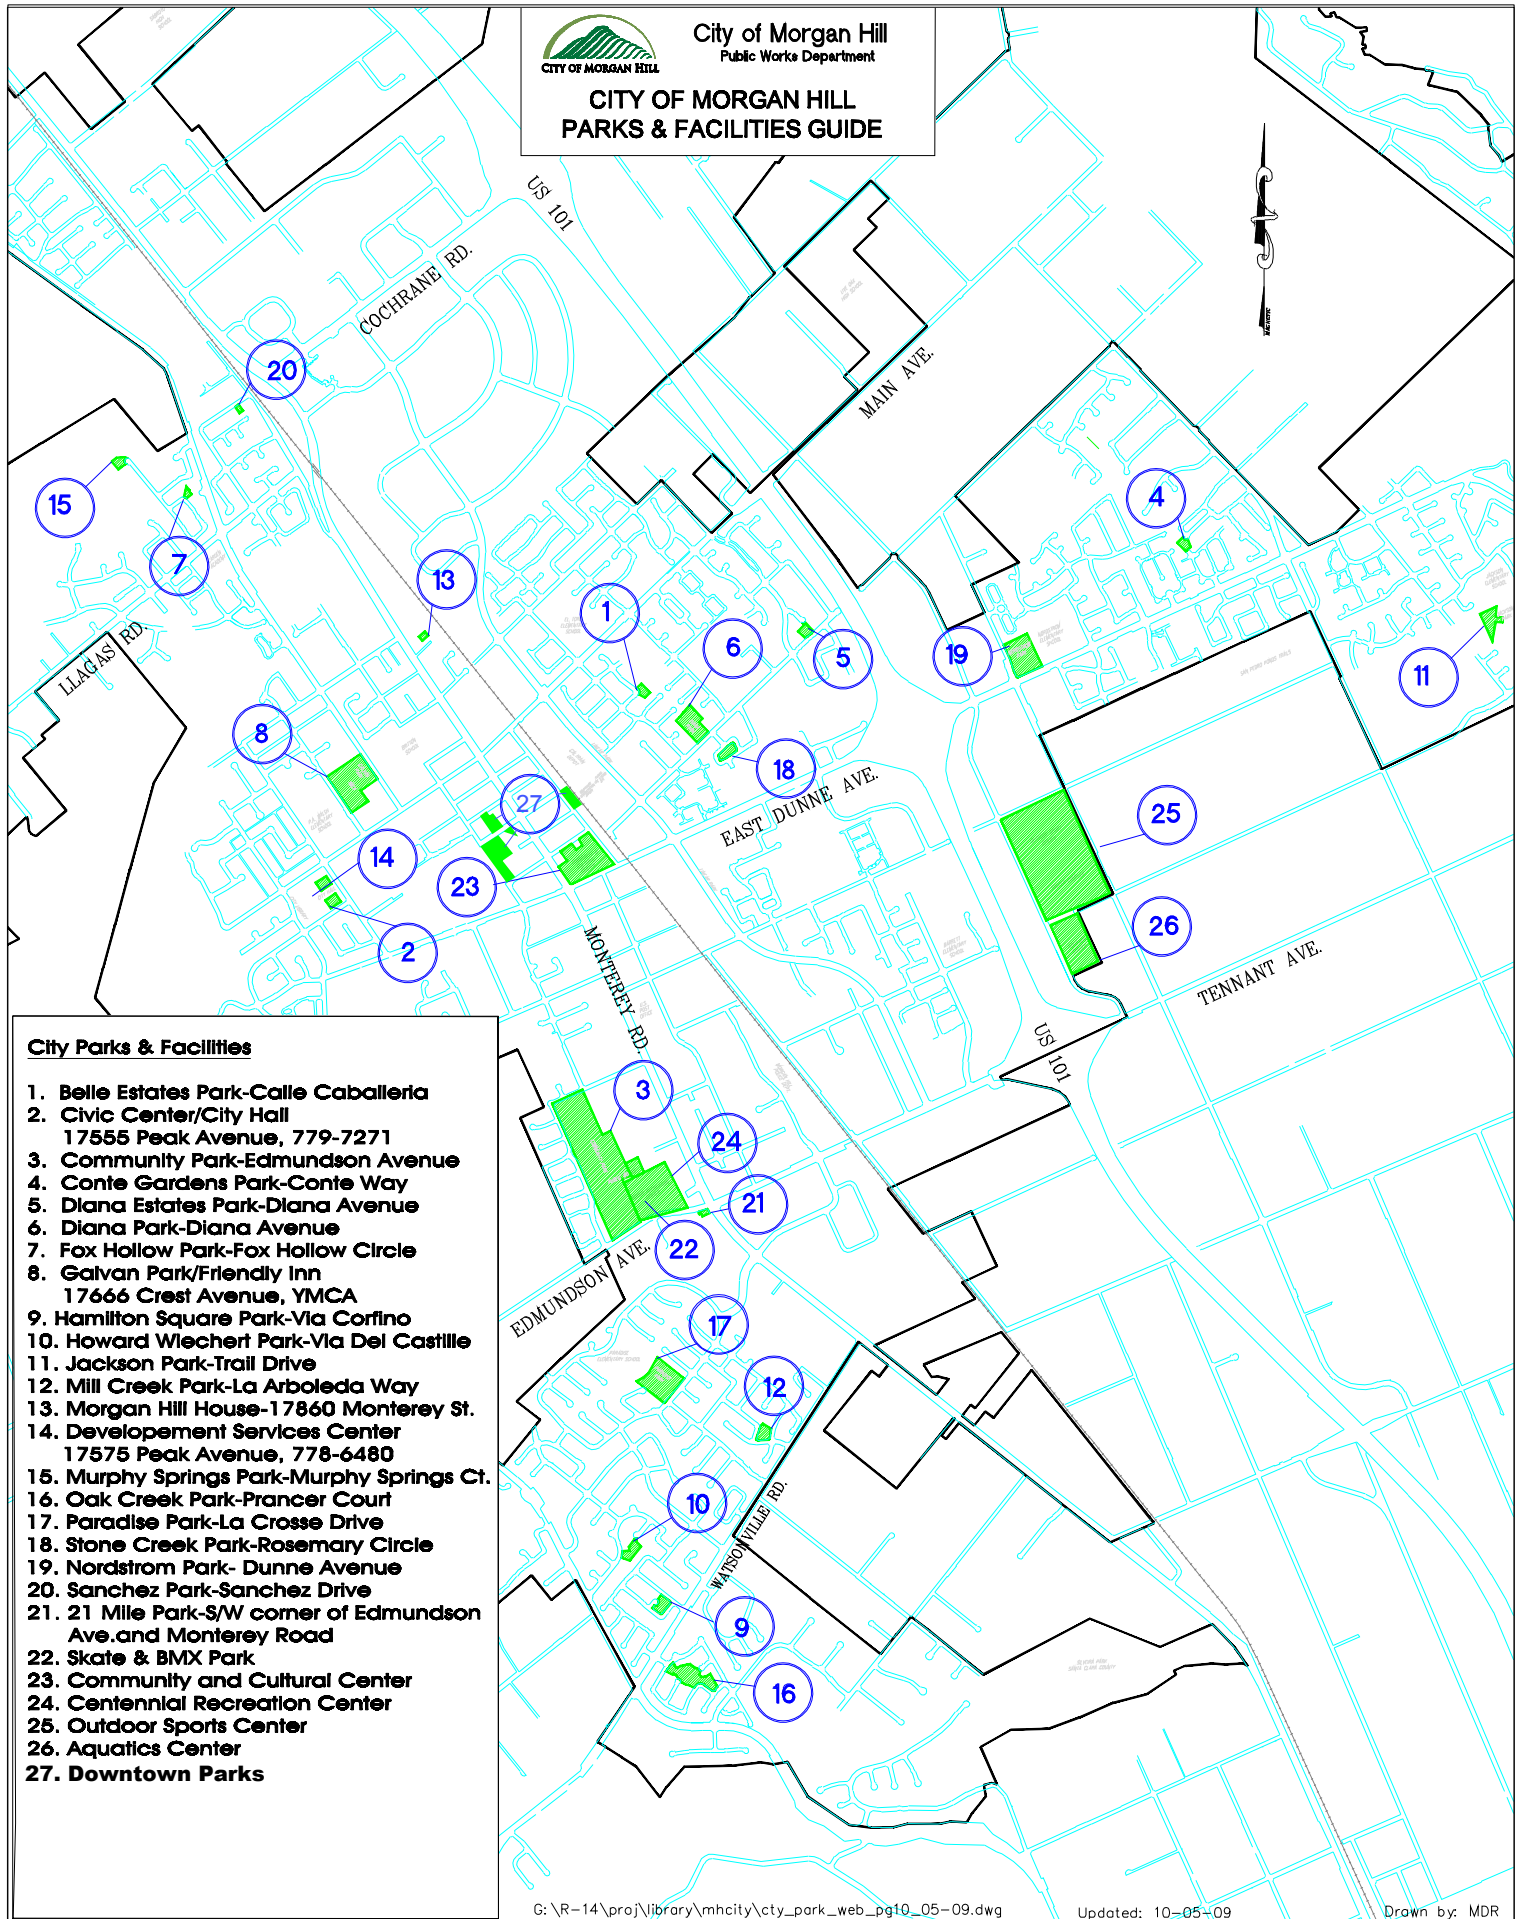

City of Morgan Hill  
Public Works Department

**CITY OF MORGAN HILL  
PARKS & FACILITIES GUIDE**

**City Parks & Facilities**

1. Belle Estates Park-Calle Caballera
2. Civic Center/City Hall  
17555 Peak Avenue, 779-7271
3. Community Park-Edmundson Avenue
4. Conte Gardens Park-Conte Way
5. Diana Estates Park-Diana Avenue
6. Diana Park-Diana Avenue
7. Fox Hollow Park-Fox Hollow Circle
8. Galvan Park/Friendly Inn  
17666 Crest Avenue, YMCA
9. Hamilton Square Park-Via Corfino
10. Howard Wiechert Park-Via Del Castille
11. Jackson Park-Trail Drive
12. Mill Creek Park-La Arboleda Way
13. Morgan Hill House-17860 Monterey St.
14. Development Services Center  
17575 Peak Avenue, 778-6480
15. Murphy Springs Park-Murphy Springs Ct.
16. Oak Creek Park-Prancer Court
17. Paradise Park-La Crosse Drive
18. Stone Creek Park-Rosemary Circle
19. Nordstrom Park- Dunne Avenue
20. Sanchez Park-Sanchez Drive
21. 21 Mile Park-S/W corner of Edmundson Ave. and Monterey Road
22. Skate & BMX Park
23. Community and Cultural Center
24. Centennial Recreation Center
25. Outdoor Sports Center
26. Aquatics Center
27. Downtown Parks