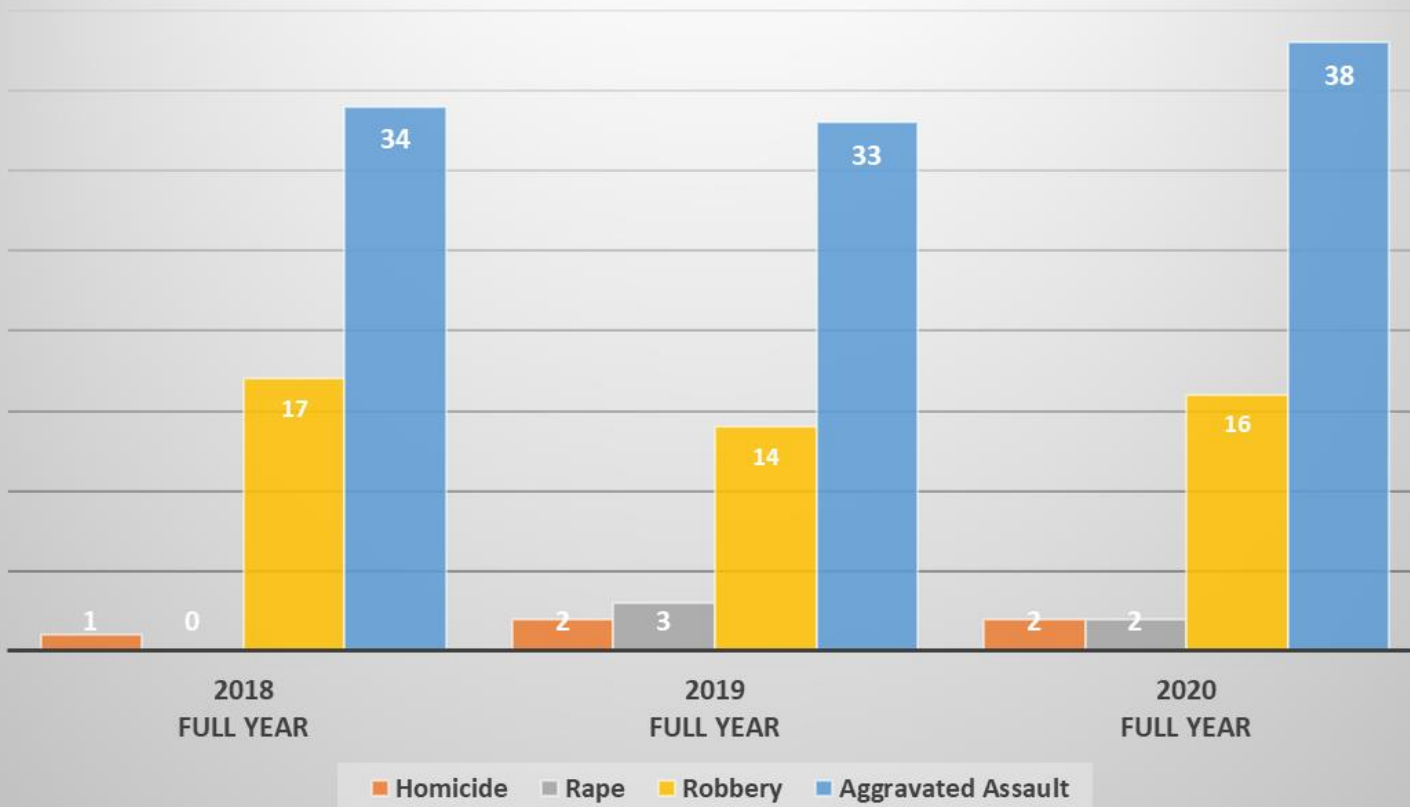

**Morgan Hill Police Department
Part 1 Crimes 2018 -2020**

Part 1 Violent Crimes	2018Full Year	2019Full Year	2020Full Year	Previous 3 Yr Avg
Homicide	1	2	2	2
Rape	0	3	2	2
Robbery	17	14	16	16
Aggravated Assault	34	33	38	35
Total Part 1 Violent Crimes	52	52	58	54
Part 1 Property Crimes	2018Full Year	2019Full Year	2020Full Year	Previous 3 Yr Avg
Burglary	125	102	149	125
Larceny	501	507	440	501
Motor Vehicle Theft	114	94	177	114
Arson	1	0	2	1
Total Part 1 Property Crimes	741	703	768	737
Simple Assault	159	149	147	152
TOTAL PART 1 CRIMES*	793	755	826	791
<i>*does not include Simple Assault</i>				

Part 1 Violent Crimes 2018-2020

Part 1 Property Crimes 2018-2020